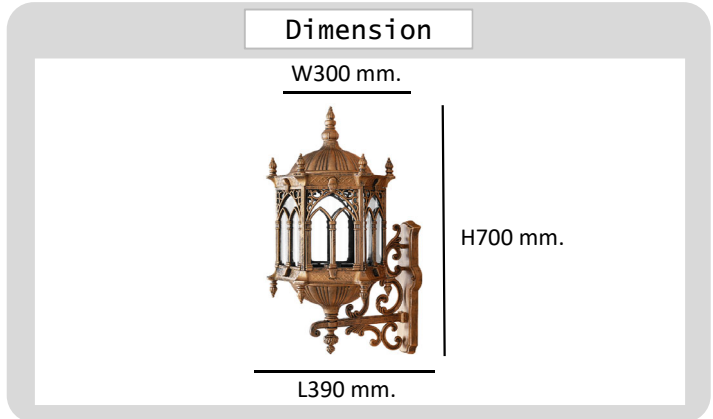

Project : _____

Approve : _____

**Product
Specification**

Product

IP44

Specification

PRODUCT CODE	:	WA-247-5000DT-L-E27
NAME	:	OUTDOOR WALL LAMP
BRAND	:	ARTISAN LIGHTING PHUKET
MATERIAL	:	DIE-CAST ALUMINIUM GLASS
FINISHING	:	ANTIQUE BRASS
DIMENSION	:	W300 X L390 X H700 mm.
LAMP TYPE OPTION	:	E27 X 1
IP RATING	:	IP44
REMARK	:	LED BULB NOT INCLUDED