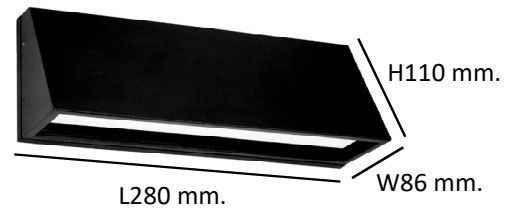

### Product

Dimension

### Specification

PRODUCT CODE	:	WA-247-4831-E27
NAME	:	OUTDOOR WALL LAMP
BRAND	:	ARTISAN LIGHTING PHUKET
MATERIAL	:	DIE-CAST ALUMINUM+PC
FINISHING	:	POWDER COATED BLACK
DIMENSION	:	W86 X L280 X H110 mm.
LAMP TYPE OPTION	:	E27 X 1
IP RATING	:	IP54
REMARK	:	LED BULB NOT INCLUDED