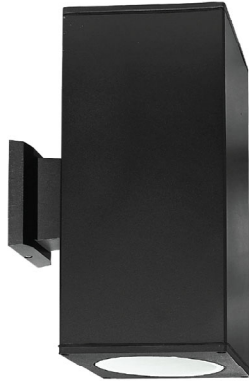

IP54

Specification

PRODUCT CODE	:	WA-247-2306-W27 PAR38
NAME	:	OUTDOOR WALL LAMP
BRAND	:	ARTISAN LIGHTING PHUKET
MATERIAL	:	DIE-CAST ALUMINUM+ GLASS
FINISHING	:	POWDER COATED BLACK
DIMENSION	:	W150 X L210 X H400 mm.
LAMP TYPE OPTION	:	E27 X 2 , PAR38 X 2
IP RATING	:	IP54
REMARK	:	LED BULB NOT INCLUDED

Artisan Lighting Phuket Co., Ltd.

100/364-5 Moo.5 Pracha-U-Thid Rd., Rassada, Muang, Phuket 83000 Thailand. Tel : (+66) 076 376 101
Mobile & Line ID : 086 945 8988, 093 579 9471, Email : support@artisanlighting.net, www.artisanlighting.net