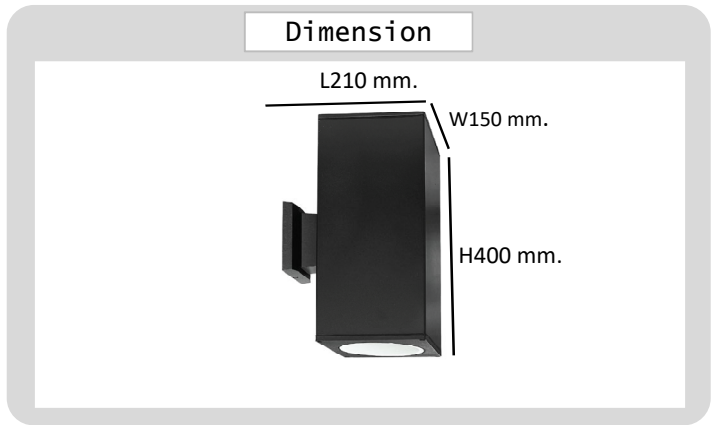

Project : _____
Approve : _____

Product Specification

Product

IP54

Specification

PRODUCT CODE	:	WA-247-2306-W27 PAR38
NAME	:	OUTDOOR WALL LAMP
BRAND	:	ARTISAN LIGHTING PHUKET
MATERIAL	:	DIE-CAST ALUMINUM+ GLASS
FINISHING	:	POWDER COATED BLACK
DIMENSION	:	W150 X L210 X H400 mm.
LAMP TYPE OPTION	:	E27 X 2 , PAR38 X 2
IP RATING	:	IP54
REMARK	:	LED BULB NOT INCLUDED

Artisan Lighting Phuket Co., Ltd.

100/364-5 Moo.5 Pracha-U-Thid Rd., Rassada, Muang, Phuket 83000 Thailand. Tel : (+66) 076 376 101
Mobile & Line ID : 086 945 8988, 093 579 9471, Email : support@artisanlighting.net, www.artisanlighting.net