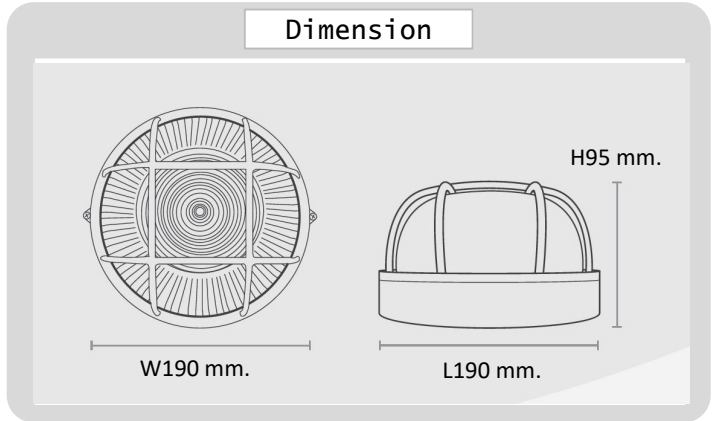

Project : _____

Approve : _____

**Product
Specification**

Product

Specification

PRODUCT CODE	:	WA-247-1102-S-E27
NAME	:	OUTDOOR WALL LAMP
BRAND	:	ARTISAN LIGHTING PHUKET
MATERIAL	:	DIE-CAST ALUMINUM+GLASS
FINISHING	:	POWDER COATED BLACK / WHITE
DIMENSION	:	W190 X L190 X H95 mm.
LAMP TYPE OPTION	:	E27 X 1
IP RATING	:	IP54
REMARK	:	LED BULB NOT INCLUDED