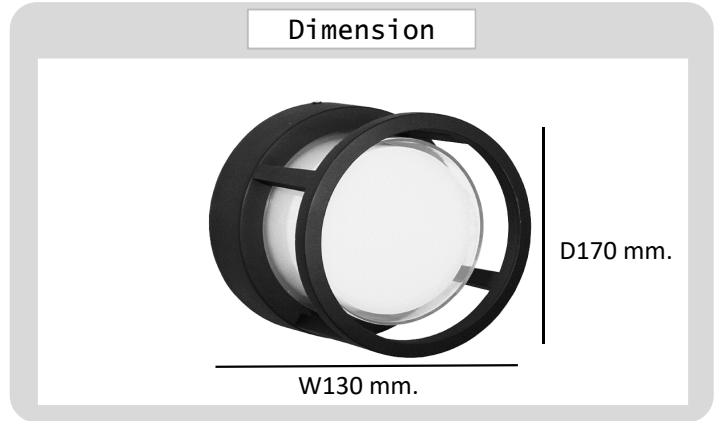

## Specification

PRODUCT CODE	:	WA-247-1044A-12W
NAME	:	OUTDOOR WALL LAMP
BRAND	:	ARTISAN LIGHTING PHUKET
MATERIAL	:	DIE-CAST ALUMINUM+ ACRYLIC
FINISHING	:	POWDER COATED BLACK
LAMP TYPE	:	LED BUILD IN
CONTROL GEAR	:	LED DRIVER (INCLUDED)
POWER	:	12W
CCT	:	3000K
DIMENSION	:	D170 X W130 mm.
CRI RATING	:	CRI 80
LUMEN	:	1000 Lm
IP RATING	:	IP65
REMARK	:	