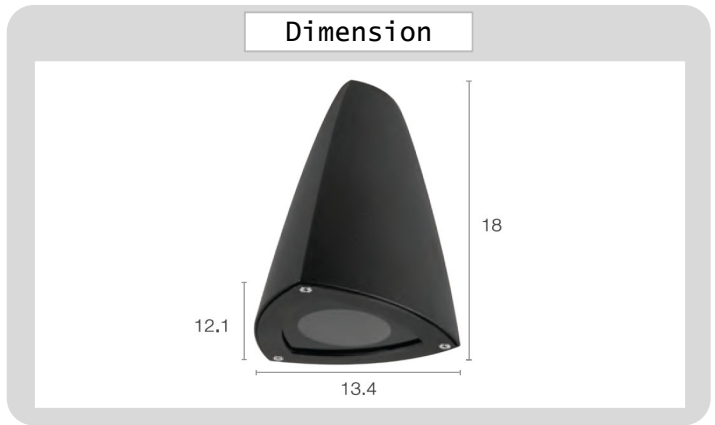

### Specification

PRODUCT CODE	:	WA-247-1005W-GU10
NAME	:	OUTDOOR WALL LAMP
BRAND	:	ARTISAN LIGHTING PHUKET
MATERIAL	:	DIE-CAST ALUMINUM+ STAINLESS STEEL FRAME
FINISHING	:	POWDER COATED BLACK
DIMENSION	:	121 X 134 X H180 mm.
LAMP TYPE OPTION	:	GU10 X 1
IP RATING	:	IP65
REMARK	:	LED BULB NOT INCLUDED