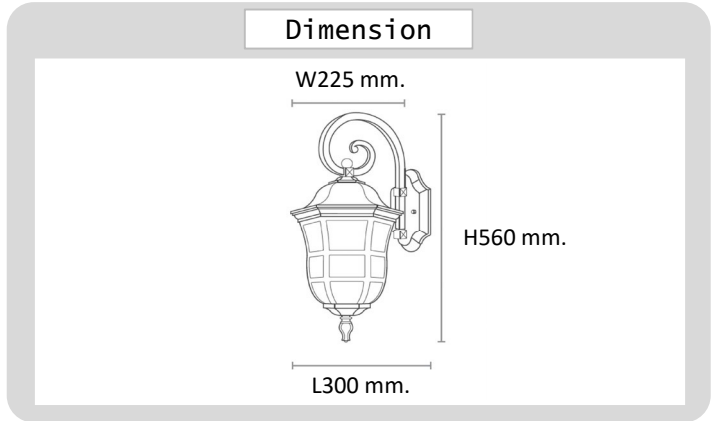

Project : _____

Approve : _____

Product Specification

Product

Specification

PRODUCT CODE	:	WA-247-017WD-M-E27
NAME	:	OUTDOOR WALL LAMP
BRAND	:	ARTISAN LIGHTING PHUKET
MATERIAL	:	DIE-CAST ALUMINIUM GLASS
FINISHING	:	POWDER COATED BLACK
DIMENSION	:	W255 X L300 X H560 mm.
LAMP TYPE OPTION	:	E27 X 1
IP RATING	:	IP44
REMARK	:	LED BULB NOT INCLUDED