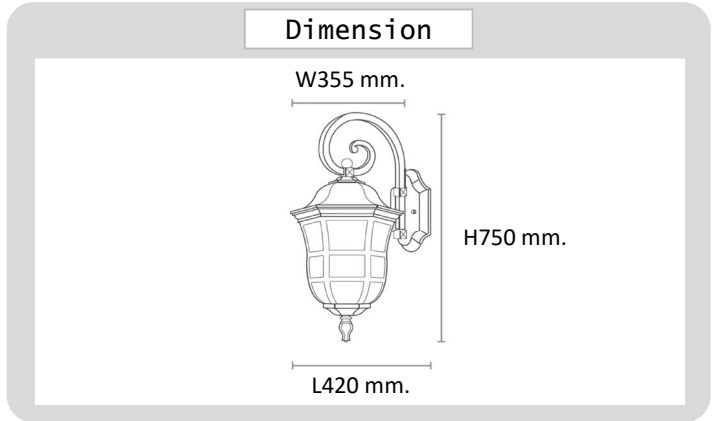

Project : _____

Approve : _____

**Product
Specification**

Product

Specification

PRODUCT CODE	:	WA-247-017WD-L-E27
NAME	:	OUTDOOR WALL LAMP
BRAND	:	ARTISAN LIGHTING PHUKET
MATERIAL	:	DIE-CAST ALUMINIUM GLASS
FINISHING	:	POWDER COATED BLACK
DIMENSION	:	W355 X L420 X H750 mm.
LAMP TYPE OPTION	:	E27 X 1
IP RATING	:	IP44
REMARK	:	LED BULB NOT INCLUDED