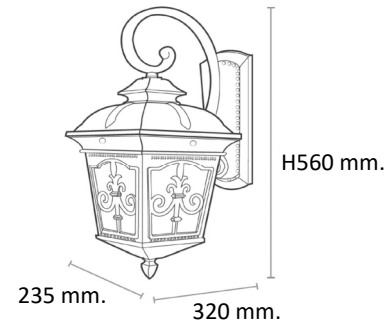

Project : _____

Approve : _____

**Product
Specification**

Product

Dimension

IP44

Specification

PRODUCT CODE	:	WA-247-014WD-MC-M-E27
NAME	:	OUTDOOR WALL LAMP
BRAND	:	ARTISAN LIGHTING PHUKET
MATERIAL	:	DIE-CAST ALUMINIUM GLASS
FINISHING	:	POWDER COATED BLACK
DIMENSION	:	235 X 320X H560 mm.
LAMP TYPE OPTION	:	E27 X 1
IP RATING	:	IP44
REMARK	:	LED BULB NOT INCLUDED