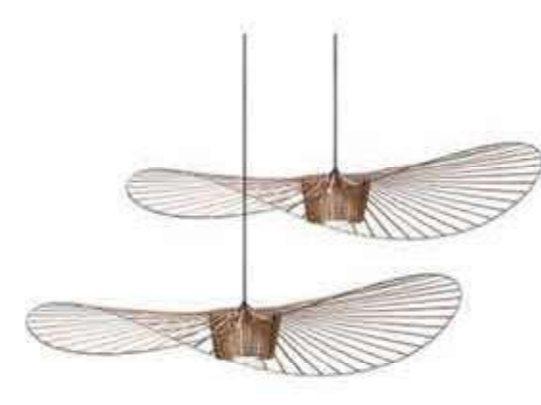

CREATIVE GLASS BALL

Versatile styling, dress up a different home environment.

Item: OGS-LD232T-2
Size: D210*H390
Lamp holder: E27*1

Item: OGS-LD232T-3
Size: D300*H520
Lamp holder: E27*1

Item: OGS-LD231F-1
Size: D400*H1650
Lamp holder: LED*1

Item: OGS-LD297
Size: D250*H55/D400*H65
Lamp holder: LED 18W/LED 36W

Item: OGS-LD213F-2
Size: W750*H1800
Lamp holder: LED*2

Item: OGS-CY09
Size: D200/D300/D400/D450/
D500/D600/D650/D700/
D800/D900/D1000/D1200
Lamp holder: LED*12*0.6W
LED*18*0.6W
LED*42*0.6W
LED*92*0.6W
LED*162*0.6W

Item: OGS-LD300
Size: D80*H1000
Lamp holder: E27*2

Item: OGS-LD300W-1
Size: D80*H1000
Lamp holder: E27*2

Item: OGS-LD300W-2
Size: D160*H1000
Lamp holder: E27*4

Item: OGS-LD313
Size: D800/D1000/D1200/D1400
Lamp holder: E27*1