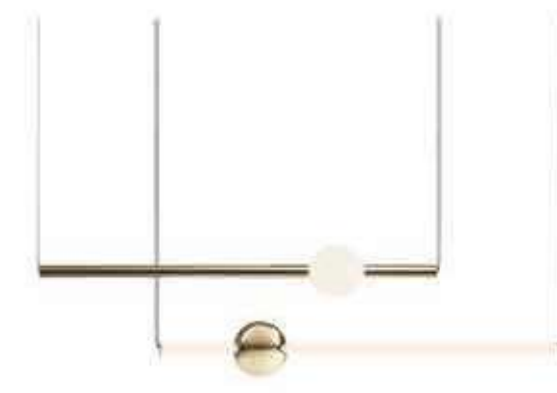

Item: OGS-GPL101-1
Size: D150*H150/D200*H200
D250*H250/D300*H300
Lamp holder: E27*1

POSTMODERN SIMPLICITY

Simple and atmospheric glass chandelier, post-modern minimalist art, suitable for various indoor scenes.

Item: OGS-GPL257W
Size: D200
Lamp holder: E27*1

Item: OGS-GPL257
Size: D250
Lamp holder: E27*1

Item: OGS-GPL245T
Size: D230*H420
Lamp holder: LED

Item: OGS-GPL264A-1V
Size: D35*L600mm Ball:D100mm
Lamp holder: LED*10W/LED*15W

Item: OGS-GPL264A-1H
Size: D35*L600mm Ball:D100mm
Lamp holder: LED*10W/LED*15W

Item: OGS-GPL246B-1V
Size: D35*L900mm Ball:D100mm
Lamp holder: LED*10W/LED*20W

Item: OGS-GPL264B-1H
 Size: D35*L900mm Ball:D100mm
 Lamp holder: LED*10W/LED*20W

Item: OGS-GPL264-4
 Size: D35*L600mm Ball:D100mm/
 D35*L900mm Ball:D100mm
 Lamp holder: LED*50W/LED*60W

Item: OGS-GPL265W
 Size: D65*W125*H485
 Lamp holder: LED

Item: OGS-GPL297
 Size: D280*H500
 Lamp holder: LED