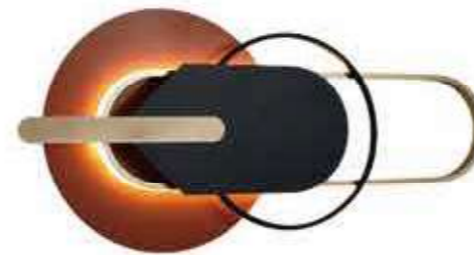

POSTMODERN MINIMALISM

Modern aesthetic standards with unique artistic sense and rich vision.

Item: OGS-LD543B
Size: L840*W390*H60
Lamp holder: LED31W