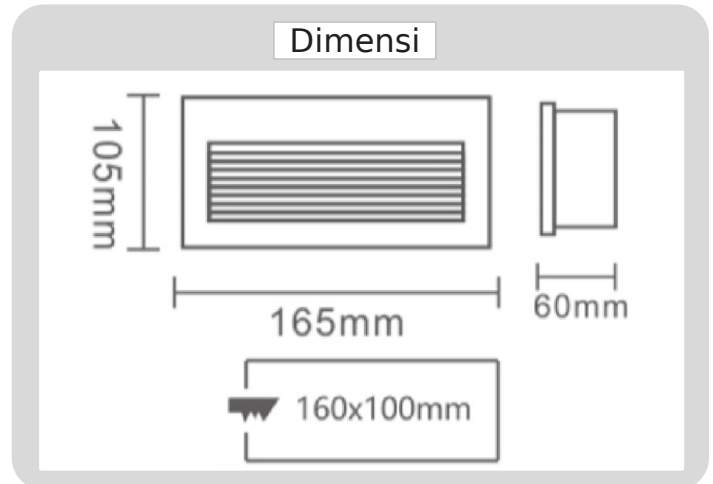

Product

Specification

HOUSING DETAILS

PRODUCT CODE	:	STEP-359-81H
NAME	:	STEPLIGHT OUTDOOR
BRAND	:	ARTISAN LIGHTING PHUKET
MATERIAL	:	ALUMINIUM
FINISHING	:	BLACK, GRAY, WHITE
DIMENSION	:	162 x 105 x H 60 mm.
CUT OUT	:	160 x 100 mm.
MOUNTING DETAILS	:	RECESSED MOUNTING

LIGHT SOURCE

LAMP TYPE	:	LED COB 5W (LED BUILD-IN)
INPUT VOLTAGE	:	220V
POWER	:	5W
COLOR TEMPERATURE CCT	:	3000K
IP RATING	:	IP65 WATERPROOF

CONTROL INTERFACE

CONTROL GEAR	:	LED DRIVER BUILD-IN
REMARK	:	