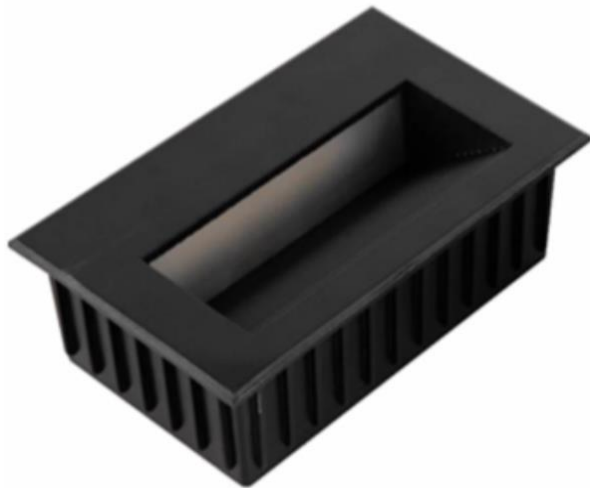

Product

Specification

HOUSING DETAILS

PRODUCT CODE	:	STEP-359-81H
NAME	:	STEPLIGHT OUTDOOR
BRAND	:	ARTISAN LIGHTING PHUKET
MATERIAL	:	ALUMINIUM
FINISHING	:	BLACK, GRAY, WHITE
DIMENSION	:	162 x 105 x H 60 mm.
CUT OUT	:	160 x 100 mm.
MOUNTING DETAILS	:	RECESSED MOUNTING

LIGHT SOURCE

LAMP TYPE	:	LED COB 5W (LED BUILD-IN)
INPUT VOLTAGE	:	220V
POWER	:	5W
COLOR TEMPERATURE CCT	:	3000K
IP RATING	:	IP65 WATERPROOF

CONTROL INTERFACE

CONTROL GEAR	:	LED DRIVER BUILD-IN
REMARK	:	