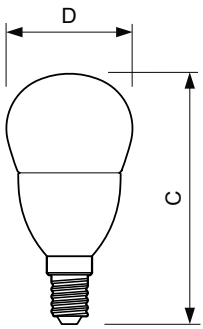

Product data

General Information		Operating and Electrical	
Cap-Base	E14 [E14]	Input Frequency	50 to 60 Hz
EU RoHS compliant	Yes	Power (Nom)	4 W
Nominal Lifetime (Nom)	25000 h	Lamp Current (Nom)	25 mA
Switching Cycle	50000X	Wattage Equivalent	25 W
Technical Type	4-25W	Starting Time (Nom)	0.5 s
		Warm Up Time to 60% Light (Nom)	instant full light
Light Technical		Power Factor (Nom)	0.7
Color Code	822-827 [tunable warm white]	Voltage (Nom)	220-240 V
Luminous Flux (Nom)	250 lm		
Color Designation	Warm White (WW)	Temperature	
Correlated Color Temperature (Nom)	- K	T-Case Maximum (Nom)	85 °C
Luminous Efficacy (rated) (Nom)	65 lm/W		
Color Consistency	<6	Controls and Dimming	
Color Rendering Index (Nom)	80	Dimmable	Yes
LLMF At End Of Nominal Lifetime (Nom)	70 %		

MASTER LED candles and lusters

Mechanical and Housing

Bulb Finish	Clear
Bulb Shape	P48

Approval and Application

Suitable For Accent Lighting	No
Energy Consumption kWh/1000 h	4 kWh

Product Data

Full product code	871869645378000
-------------------	-----------------

Order product name	MASTER LEDlustre DT 4-25W E14 P48 CL
EAN/UPC - Product	8718696453780
Order code	929001140002
Numerator - Quantity Per Pack	1
Numerator - Packs per outer box	10
Material Nr. (12NC)	929001140002
Net Weight (Piece)	0.072 kg

Dimensional drawing

LED DT 4-25W E14 P48 CL

Product	D	C
MASTER LEDlustre DT 4-25W E14 P48 CL	48 mm	95 mm

Photometric data

SDLD_LEDLSR_0023-Light distribution diagram

MASTER LED candles and lusters