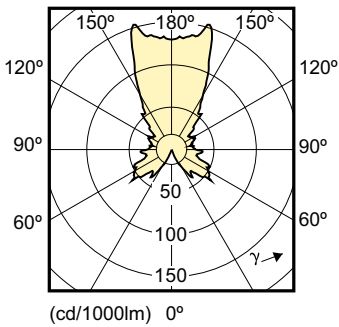

Product data

General Information		Operating and Electrical	
Cap-Base	E14 [E14]	Input Frequency	50 to 60 Hz
EU RoHS compliant	Yes	Power (Nom)	4 W
Nominal Lifetime (Nom)	25000 h	Lamp Current (Nom)	25 mA
Switching Cycle	50000X	Wattage Equivalent	25 W
Technical Type	4-25W	Starting Time (Nom)	0.5 s
		Warm Up Time to 60% Light (Nom)	instant full light
Light Technical		Power Factor (Nom)	0.7
Color Code	822-827 [tunable warm white]	Voltage (Nom)	220-240 V
Luminous Flux (Nom)	250 lm		
Color Designation	Warm White (WW)	Temperature	
Correlated Color Temperature (Nom)	- K	T-Case Maximum (Nom)	85 °C
Luminous Efficacy (rated) (Nom)	65 lm/W		
Color Consistency	<6	Controls and Dimming	
Color Rendering Index (Nom)	80	Dimmable	Yes
LLMF At End Of Nominal Lifetime (Nom)	70 %		

Dimensional drawing

LED DT 4-25W E14 P48 CL

Product	D	C
MASTER LEDlustre DT 4-25W E14 P48 CL	48 mm	95 mm

Photometric data

SDLD_LEDLSR_0023-Light distribution diagram

MASTER LED candles and lusters