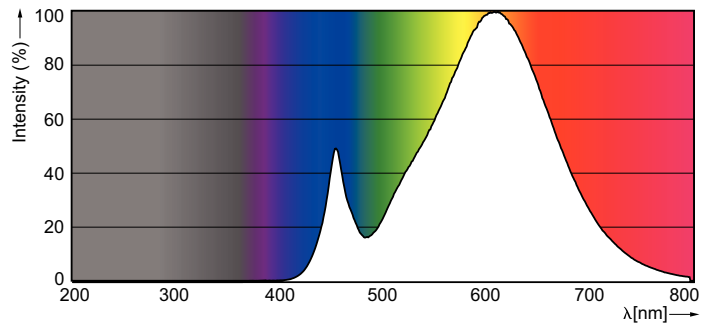

Product data

General Information		Operating and Electrical	
Cap-Base	E14 [E14]	Input Frequency	50 to 60 Hz
EU RoHS compliant	Yes	Power (Nom)	4 W
Nominal Lifetime (Nom)	25000 h	Lamp Current (Nom)	25 mA
Switching Cycle	50000X	Wattage Equivalent	25 W
Technical Type	4-25W	Starting Time (Nom)	0.5 s
		Warm Up Time to 60% Light (Nom)	instant full light
Light Technical		Power Factor (Nom)	0.7
Color Code	822-827 [tunable warm white]	Voltage (Nom)	220-240 V
Luminous Flux (Nom)	250 lm		
Color Designation	Warm White (WW)	Temperature	
Correlated Color Temperature (Nom)	- K	T-Case Maximum (Nom)	85 °C
Luminous Efficacy (rated) (Nom)	65 lm/W		
Color Consistency	<6	Controls and Dimming	
Color Rendering Index (Nom)	80	Dimmable	Yes
LLMF At End Of Nominal Lifetime (Nom)	70 %		

Dimensional drawing

LED DT 4-25W E14 P48 CL

Product	D	C
MASTER LEDlustre DT 4-25W E14 P48 CL	48 mm	95 mm

Photometric data

SDLD_LEDLSR_0023-Light distribution diagram

MASTER LED candles and lusters