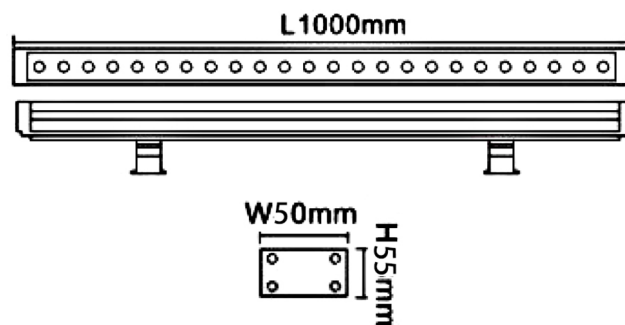

## Product

Dimension by mm.

## Specification

CODE	WASH-346-36W24V
NAME	LED LINEAR WALL WASH
BRAND	ARTISAN LIGHTING PHUKET
MATERIAL	ALUMINUM DIE-CASTING & TOUGHENED GLASS
FINISHING	GRAY
INPUT VOLTAGE	DC 24V
POWER	36W
LED QTY	3030, 36 PCS
LED COLOUR	2700K, 3000K, 4000K
LUMEN	1800lm, 1930lm, 2000lm
CRI	CRI>80
BEAM ANGLE	15°/24°/36°/45°/60°/10°*60°/20°*45°
DIMENSION	1000x50x55 mm.
IP, IK RATING	IP65, IK06
LIFE TIME	40,000 H
REMARK	STANDARD PROTOCOL OR DMX512, 0-10V SIGNAL, DALI SYSTEM FOR DMMING SYSTEM.