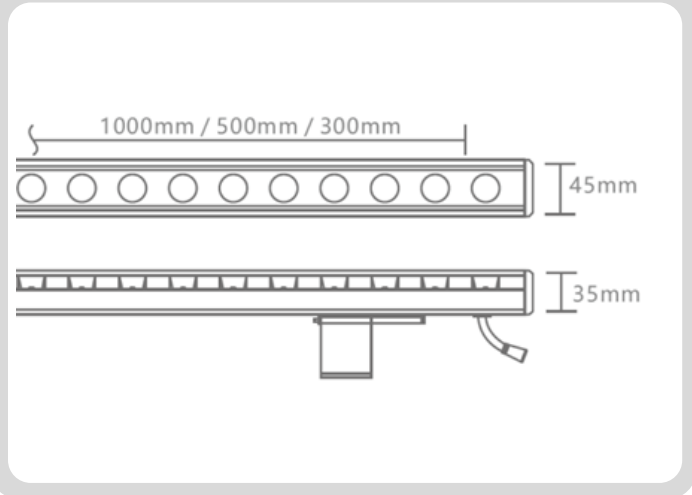

Product

Dimension by mm.

Specification

CODE	WASH-346-36W24V-RGB
NAME	LED LINEAR WALL WASH
BRAND	ARTISAN LIGHTING PHUKET
MATERIAL	ALUMINUM DIE-CASTING & TOUGHENED GLASS
FINISHING	GRAY
INPUT VOLTAGE	DC 24V
POWER	36W
LED QTY	3030, 24 PCS
LED COLOUR	RGBW
BEAM ANGLE	34°
DIMENSION	1000x45x30 mm.
IP rating	IP65,
LIFE TIME	50000 H
REMARK	STANDARD PROTOCOL OR DMX512, 0-10V SIGNAL, DALI SYSTEM FOR DIMMING SYSTEM.