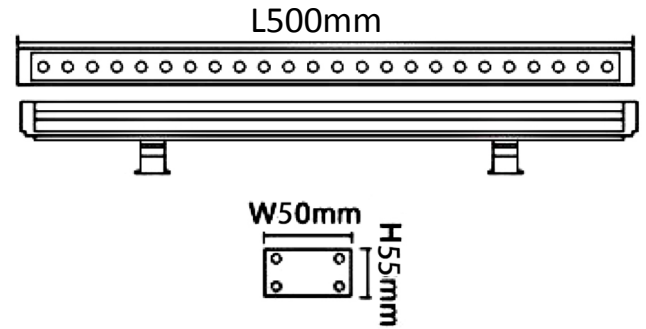

## Product

Dimension by mm.

## Specification

CODE	WASH-346-18W24V
NAME	LED LINEAR WALL WASH
BRAND	ARTISAN LIGHTING PHUKET
MATERIAL	ALUMINUM DIE-CASTING & TOUGHENED GLASS
FINISHING	GRAY
INPUT VOLTAGE	DC 24V
POWER	18W
LED QTY	3030, 18 PCS
LED COLOUR	2700K, 3000K, 4000K
LUMEN	950lm, 1030lm, 1080lm
CRI	CRI>80
BEAM ANGLE	15°/24°/36°/45°/60°/10°*60°/20°*45°
DIMENSION	500x50x55 mm.
IP, IK RATING	IP65, IK06
LIFE TIME	40,000 H
REMARK	STANDARD PROTOCOL OR DMX512, 0-10V SIGNAL, DALI SYSTEM FOR DMMING SYSTEM.