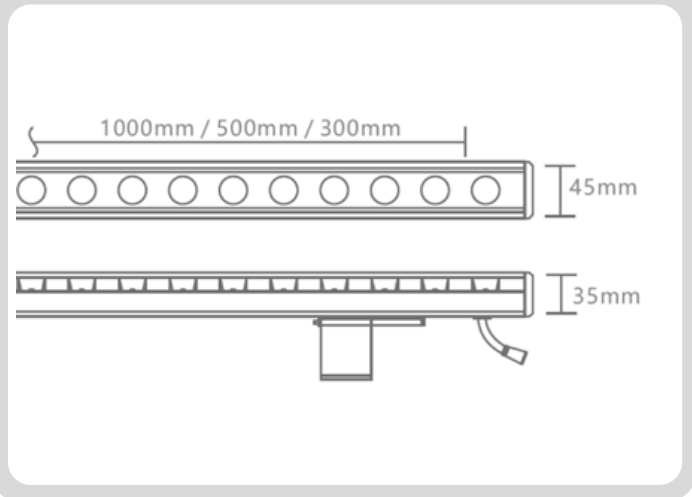

Product

Dimension by mm.

Specification

CODE	WASH-346-18W24V-RGB
NAME	LED LINEAR WALL WASH
BRAND	ARTISAN LIGHTING PHUKET
MATERIAL	ALUMINUM DIE-CASTING & TOUGHENED GLASS
FINISHING	GRAY
INPUT VOLTAGE	DC 24V
POWER	18W
LED QTY	3030, 18 PCS
LED COLOUR	RGBW
BEAM ANGLE	34°
DIMENSION	500x45x30 mm.
IP rating	IP65,
LIFE TIME	50000 H
REMARK	STANDARD PROTOCOL OR DMX512, 0-10V SIGNAL, DALI SYSTEM FOR DIMMING SYSTEM.