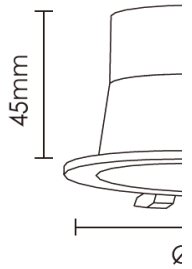

Product

Dimensi

Specification

HOUSING DETAILS

PRODUCT CODE	:	FL-007-LUNAR-P5Wx2
NAME	:	FLOOD LIGHT
BRAND	:	ARTISAN LIGHTING PHUKET
MATERIAL	:	PVC, PLASTIC
FINISHING	:	BLACK
DIMENSION	:	130 X 95 X 160 mm.

LIGHT SOURCE

LAMP TYPE	:	LED 2 X 5W BUILD-IN
INPUT VOLTAGE	:	100-220V
POWER	:	2 X 5W
COLOR TEMPERATURE CCT	:	3000K
LUMEN	:	850lm
CRI	:	80
BEAM ANGLE	:	38°
IP RATING	:	IP65 WATERPROOF
LIFE TIME	:	20,000 Hrs

CONTROL INTERFACE

 82x82mm
 (Cut out)

WA-346-MB16053B
 WALL LAMP OUTDC
 ARTISAN LIGHTING
 ALUMINUM DIE-CAST
 POWDER COATED BLACK
 175 X 90 X 29 mm
 SURFACE MOUNTING

LED BUILD-IN
 AC220-240V, 50Hz
 5W X 2, UP AND DOWN
 3000
 640lm
 80
 40000 Hrs
 NO
 IP65