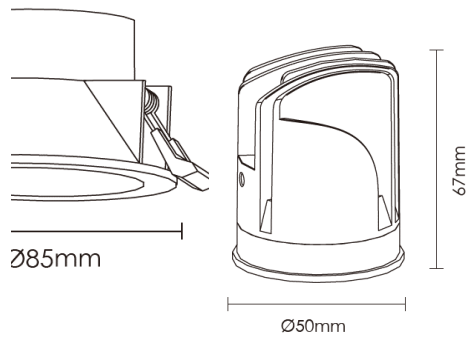

FOR
PHUKET
ST
LACK

IG

WVN LIGHT