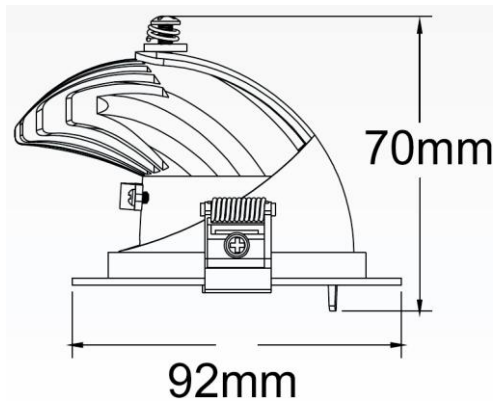

Product

Dimensi

Specification

HOUSING DETAILS

PRODUCT CODE	:	FL-007-LUNAR-P5Wx2
NAME	:	FLOOD LIGHT
BRAND	:	ARTISAN LIGHTING PHUKET
MATERIAL	:	PVC, PLASTIC
FINISHING	:	BLACK
DIMENSION	:	130 X 95 X 160 mm.

LIGHT SOURCE

LAMP TYPE	:	LED 2 X 5W BUILD-IN
INPUT VOLTAGE	:	100-220V
POWER	:	2 X 5W
COLOR TEMPERATURE CCT	:	3000K
LUMEN	:	850lm
CRI	:	80
BEAM ANGLE	:	38°
IP RATING	:	IP65 WATERPROOF
LIFE TIME	:	20,000 Hrs

CONTROL INTERFACE

 82x82mm
 (Cut out)

WA-346-MB16053B
 WALL LAMP OUTDC
 ARTISAN LIGHTING
 ALUMINUM DIE-CAST
 POWDER COATED BLACK
 175 X 90 X 29 mm
 SURFACE MOUNTING

LED BUILD-IN
 AC220-240V, 50Hz
 5W X 2, UP AND DOWN
 3000
 640lm
 80
 40000 Hrs
 NO
 IP65