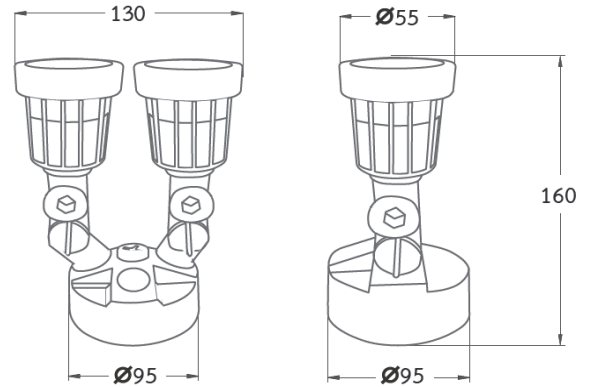

Product

Dimensi

Specification

HOUSING DETAILS

PRODUCT CODE	:	FL-007-LUNAR-P5Wx2
NAME	:	FLOOD LIGHT
BRAND	:	ARTISAN LIGHTING PHUKET
MATERIAL	:	PVC, PLASTIC
FINISHING	:	BLACK
DIMENSION	:	130 X 95 X 160 mm.

LIGHT SOURCE

LAMP TYPE	:	LED 2 X 5W BUILD-IN
INPUT VOLTAGE	:	100-220V
POWER	:	2 X 5W
COLOR TEMPERATURE CCT	:	3000K
LUMEN	:	850lm
CRI	:	80
BEAM ANGLE	:	38°
IP RATING	:	IP65 WATERPROOF
LIFE TIME	:	20,000 Hrs

CONTROL INTERFACE

 82x82mm
 (Cut out)

WA-346-MB16053B
 WALL LAMP OUTDC
 ARTISAN LIGHTING
 ALUMINUM DIE-CAST
 POWDER COATED BLACK
 175 X 90 X 29 mm
 SURFACE MOUNTING

LED BUILD-IN
 AC220-240V, 50Hz
 5W X 2, UP AND DOWN
 3000
 640lm
 80
 40000 Hrs
 NO
 IP65