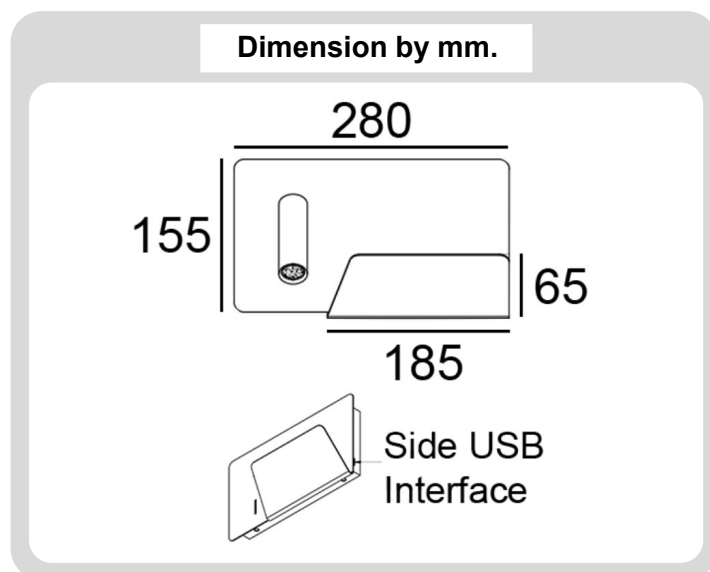

Product

CREE LEDs

Specification

CODE	: RD-300-72-USB
NAME	: READING LAMP
BRAND	: ARTISAN LIGHTING PHUKET
MATERIAL	: METAL, DIE-CAST ALUMINUM
FINISHING	: BLACK, WHITE, CHROME, SATIN NICKEL, : BLACK BRONZE, BRUSHED BRASS ETC.
LAMP TYPE	: LED COB CREE
POWER	: 3W, 1-3W OPTIONAL
LED COLOUR	: 2700K, 3000K, 4000K, 5000K
BEAM ANGLE	: 30°, 15°, 38° OPTIONAL
LUMEN	: 120LM
CONTROL GEAR	: LED DRIVER (INCLUDED) UL/SAATUV/CE LISTED
USB OUTLET	: 5V 2.1A FAST CHARGER
SIZE	: 280xH155 mm.
INSTALLATION	: RECESSED INTO WALL / HEADBOARD
WARRANTY	: 2 YEARS
REMARK	: