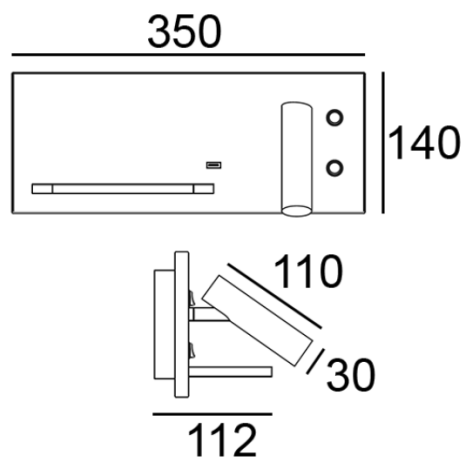

## Product

Dimension by mm.

**CREE**  
LEDs

## Specification

CODE	: RD-300-65-USB-WRS
NAME	: READING LAMP
BRAND	: ARTISAN LIGHTING PHUKET
MATERIAL	: METAL, DIE-CAST ALUMINUM
FINISHING	: BLACK, WHITE, CHROME, SATIN NICKEL, : BLACK BRONZE, BRUSHED BRASS ETC.
LAMP TYPE	: LED COB CREE
POWER	: 3W, 1-3W OPTIONAL
LED COLOUR	: 2700K, 3000K, 4000K, 5000K
BEAM ANGLE	: 30°, 15°, 38° OPTIONAL
LUMEN	: 120LM
CONTROL GEAR	: LED DRIVER (INCLUDED) UL/SAA/TUV/CE LISTED
USB OUTLET	: 5V 2.1A FAST CHARGER
SHELF	: 5V 1A WIRELESS CHARGING
SIZE	: 280x155xH30 mm.
INSTALLATION	: RECESSED INTO WALL / HEADBOARD
WARRANTY	: 2 YEARS
REMARK	: