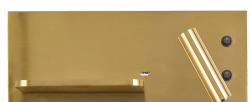

## Product

Dimension by mm.

**CREE**  
LEDs

## Specification

CODE	: RD-300-65-USB-WRS
NAME	: READING LAMP
BRAND	: ARTISAN LIGHTING PHUKET
MATERIAL	: METAL, DIE-CAST ALUMINUM
FINISHING	: BLACK, WHITE, CHROME, SATIN NICKEL, : BLACK BRONZE, BRUSHED BRASS ETC.
LAMP TYPE	: LED COB CREE
POWER	: 3W, 1-3W OPTIONAL
LED COLOUR	: 2700K, 3000K, 4000K, 5000K
BEAM ANGLE	: 30°, 15°, 38° OPTIONAL
LUMEN	: 120LM
CONTROL GEAR	: LED DRIVER (INCLUDED) UL/SAA/TUV/CE LISTED
USB OUTLET	: 5V 2.1A FAST CHARGER
SHELF	: 5V 1A WIRELESS CHARGING
SIZE	: 280x155xH30 mm.
INSTALLATION	: RECESSED INTO WALL / HEADBOARD
WARRANTY	: 2 YEARS
REMARK	: