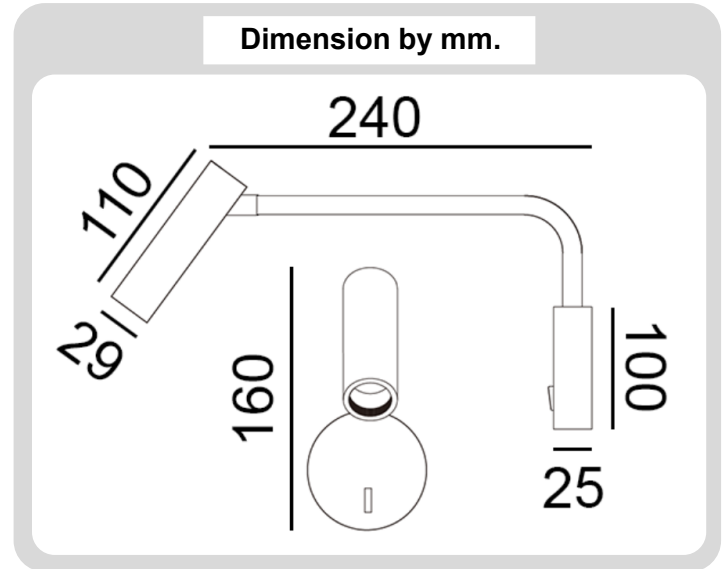

Product

Specification

CODE	: RD-300-63
NAME	: READING LAMP
BRAND	: ARTISAN LIGHTING PHUKET
MATERIAL	: METAL, DIE-CAST ALUMINUM
FINISHING	: BLACK, WHITE, CHROME, SATIN NICKEL, : BLACK BRONZE, BRUSHED BRASS ETC.
LAMP TYPE	: LED COB CREE
POWER	: 3W, 1-3W OPTIONAL
LED COLOUR	: 2700K, 3000K, 4000K, 5000K
BEAM ANGLE	: 30°, 15°, 38° OPTIONAL
LUMEN	: 120LM
CONTROL GEAR	: LED DRIVER (INCLUDED) UL/SAATUV/CE LISTED
SIZE	: 100x240x160 mm.
INSTALLATION	: SURFACE MOUNTED
WARRANTY	: 2 YEARS
REMARK	: