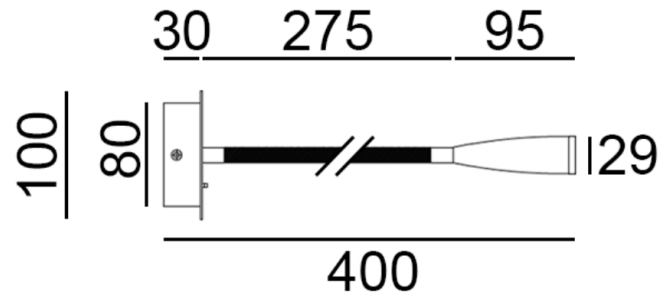

Product

Dimension by mm.

Specification

CODE	: RD-300-37
NAME	: READING LAMP
BRAND	: ARTISAN LIGHTING PHUKET
MATERIAL	: METAL, DIE-CAST ALUMINUM
FINISHING	: BLACK, WHITE, CHROME, SATIN NICKEL, : BLACK BRONZE, BRUSHED BRASS ETC.
LAMP TYPE	: LED COB CREE
POWER	: 3W, 1-3W OPTIONAL
LED COLOUR	: 2700K, 3000K, 4000K, 5000K
BEAM ANGLE	: 30°, 15°, 38° OPTIONAL
LUMEN	: 120LM
CONTROL GEAR	: LED DRIVER (INCLUDED) UL/SAATUV/CE LISTED
SIZE	: D100x400 mm.
INSTALLATION	: SURFACE MOUNTED
WARRANTY	: 2 YEARS
REMARK	: