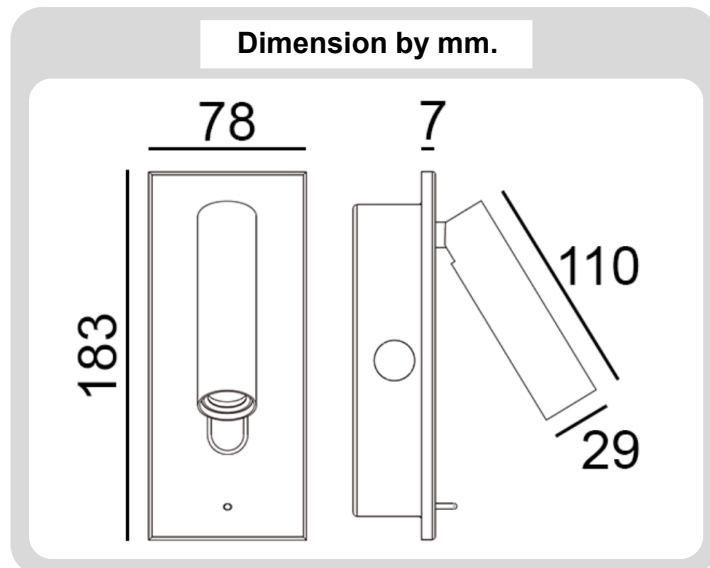

Product

Specification

CODE	: RD-300-34
NAME	: READING LAMP
BRAND	: ARTISAN LIGHTING PHUKET
MATERIAL	: METAL, DIE-CAST ALUMINUM
FINISHING	: BLACK, WHITE, CHROME, SATIN NICKEL, : BLACK BRONZE, BRUSHED BRASS ETC.
LAMP TYPE	: LED COB CREE
POWER	: 3W, 1-3W OPTIONAL
LED COLOUR	: 2700K, 3000K, 4000K, 5000K
BEAM ANGLE	: 30°, 15°, 38° OPTIONAL
LUMEN	: 120LM
CONTROL GEAR	: LED DRIVER (INCLUDED) UL/SAATUV/CE LISTED
SIZE	: 183x75 mm.
CUT-OUT	: 155x55 mm.
INSTALLATION	: RECESSED INTO WALL / HEADBOARD
WARRANTY	: 2 YEARS
REMARK	: