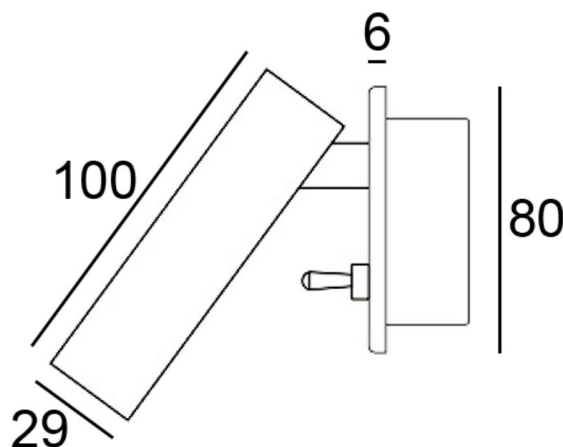

Product

Dimension by mm.

Specification

CODE	RD-300-30
NAME	: READING LAMP
BRAND	: ARTISAN LIGHTING PHUKET
MATERIAL	: METAL, DIE-CAST ALUMINUM
FINISHING	: BLACK, WHITE, CHROME, SATIN NICKEL, : BLACK BRONZE, BRUSHED BRASS ETC.
LAMP TYPE	: LED COB CREE
POWER	: 3W, 1-3W OPTIONAL
LED COLOUR	: 2700K, 3000K, 4000K, 5000K
BEAM ANGLE	: 30°, 15°, 38° OPTIONAL
LUMEN	: 120LM
CONTROL GEAR	: LED DRIVER (INCLUDED) UL/SAATUV/CE LISTED
SIZE	: D80x130 mm.
CUT-OUT	: D70x50 mm.
INSTALLATION	: RECESSED INTO WALL / HEADBOARD
WARRANTY	: 2 YEARS
REMARK	: