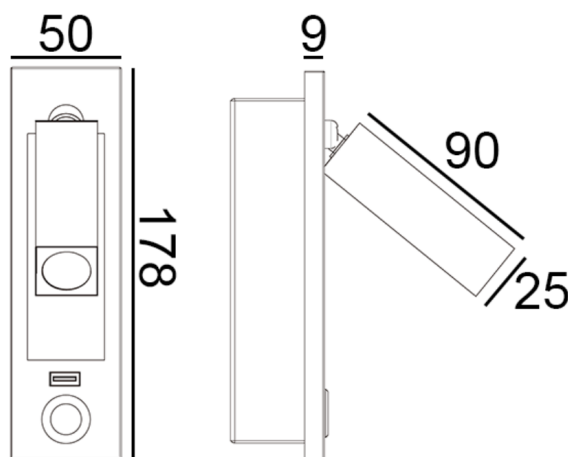

## Product

Dimension by mm.

**CREE** LEDs

## Specification

CODE	RD-300-17-USB
NAME	: READING LAMP
BRAND	: ARTISAN LIGHTING PHUKET
MATERIAL	: METAL, DIE-CAST ALUMINUM
FINISHING	: BLACK, WHITE, CHROME, SATIN NICKEL, : BLACK BRONZE, BRUSHED BRASS ETC.
LAMP TYPE	: LED COB CREE
POWER	: 3W, 1-3W OPTIONAL
LED COLOUR	: 2700K, 3000K, 4000K, 5000K
BEAM ANGLE	: 30°, 15°, 38° OPTIONAL
LUMEN	: 120LM
CONTROL GEAR	: LED DRIVER (INCLUDED) UL/SAATUV/CE LISTED
USB OUTLET	: 5V 2.1A FAST CHARGER
SIZE	: W50xL178 mm.
CUT-OUT	: W40xL160xH60 mm.
INSTALLATION	: RECESSED INTO WALL / HEADBOARD
WARRANTY	: 2 YEARS
REMARK	: