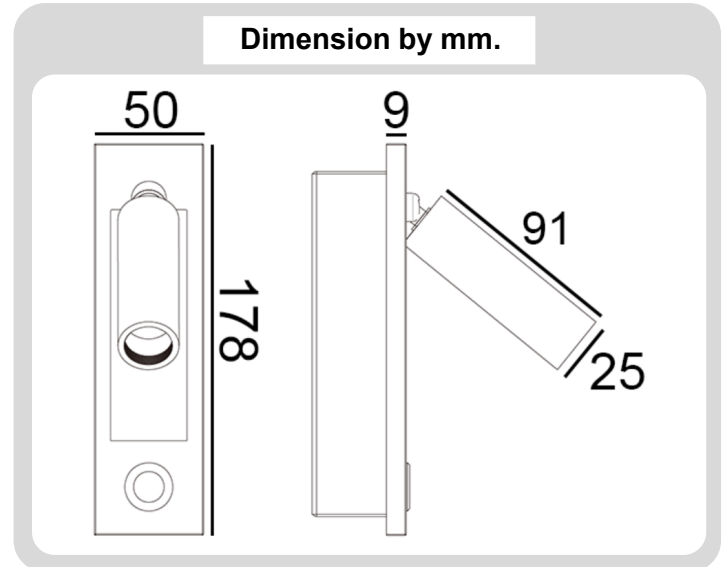

Product

Specification

CODE	: RD-300-16
NAME	: READING LAMP
BRAND	: ARTISAN LIGHTING PHUKET
MATERIAL	: METAL, DIE-CAST ALUMINUM
FINISHING	: BLACK, WHITE, CHROME, SATIN NICKEL, : BLACK BRONZE, BRUSHED BRASS ETC.
LAMP TYPE	: LED COB CREE
POWER	: 3W, 1-3W OPTIONAL
LED COLOUR	: 2700K, 3000K, 4000K, 5000K
BEAM ANGLE	: 30°, 15°, 38° OPTIONAL
LUMEN	: 120LM
CONTROL GEAR	: LED DRIVER (INCLUDED) UL/SAATUV/CE LISTED
SIZE	: W50xL178 mm.
CUT-OUT	: W40xL160 mm.
INSTALLATION	: RECESSED INTO WALL / HEADBOARD
WARRANTY	: 2 YEARS
REMARK	: