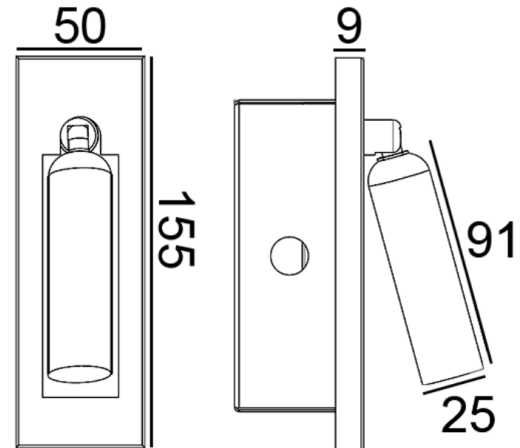

Product

Dimension by mm.

Specification

CODE	: RD-300-06
NAME	: READING LAMP
BRAND	: ARTISAN LIGHTING PHUKET
MATERIAL	: METAL, DIE-CAST ALUMINUM
FINISHING	: BLACK, WHITE, CHROME, SATIN NICKEL, : BLACK BRONZE, BRUSHED BRASS ETC.
LAMP TYPE	: LED COB CREE
POWER	: 3W, 1-3W OPTIONAL
LED COLOUR	: 2700K, 3000K, 4000K, 5000K
BEAM ANGLE	: 30°, 15°, 38° OPTIONAL
LUMEN	: 120LM
CONTROL GEAR	: LED DRIVER (INCLUDED) UL/SAATUV/CE LISTED
SIZE	: W50xL155 mm.
CUT-OUT	: W40xL130 mm.
INSTALLATION	: RECESSED INTO WALL / HEADBOARD
WARRANTY	: 2 YEARS
REMARK	: