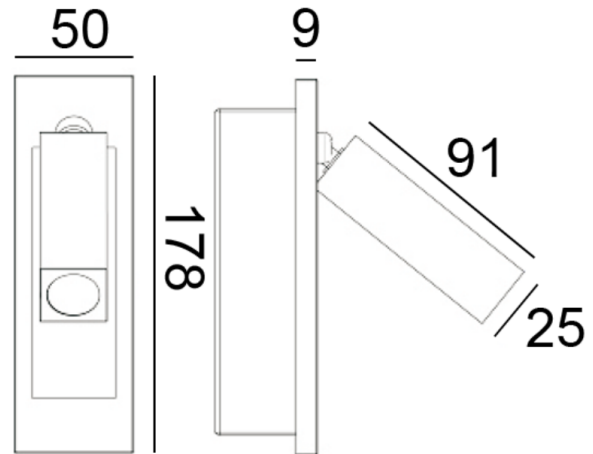

Product

Dimension by mm.

CREE LEDs

Specification

CODE	: RD-300-02-USB
NAME	: READING LAMP
BRAND	: ARTISAN LIGHTING PHUKET
MATERIAL	: METAL, DIE-CAST ALUMINUM
FINISHING	: BRUSHED BRASS, BLACK, BRONZE, ETC.
LAMP TYPE	: LED COB CREE
POWER	: 3W, 1-3W OPTIONAL
LED COLOUR	: 2700K, 3000K, 4000K, 5000K
BEAM ANGLE	: 30°, 15°, 38° OPTIONAL
LUMEN	: 120LM
CONTROL GEAR	: LED DRIVER (INCLUDED) UL/SAATUV/CE LISTED
USB OUTLET	: 5V 2.1A FAST CHARGER
SIZE	: W50xL178 mm.
CUT-OUT	: W40xL160xH60 mm.
INSTALLATION	: RECESSED INTO WALL / HEADBOARD
WARRANTY	: 2 YEARS
REMARK	: