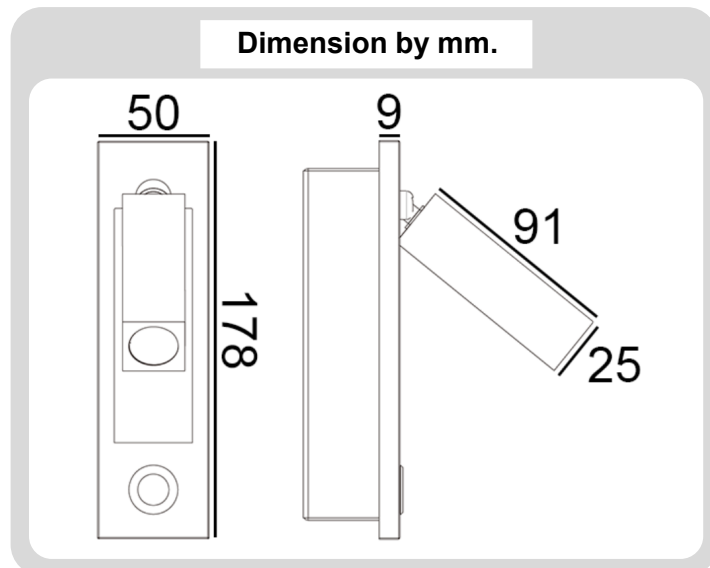

Product

Specification

CODE	: RD-300-11
NAME	: READING LAMP
BRAND	: ARTISAN LIGHTING PHUKET
MATERIAL	: METAL, DIE-CAST ALUMINUM
FINISHING	: BLACK, WHITE, CHROME, SATIN NICKEL, : BLACK BRONZE, BRUSHED BRASS ETC.
LAMP TYPE	: LED COB CREE
POWER	: 3W, 1-3W OPTIONAL
LED COLOUR	: 2700K, 3000K, 4000K, 5000K
BEAM ANGLE	: 30°, 15°, 38° OPTIONAL
LUMEN	: 120LM
CONTROL GEAR	: LED DRIVER (INCLUDED) UL/SAATUV/CE LISTED
SIZE	: W50xL178 mm.
CUT-OUT	: W40xL160 mm.
INSTALLATION	: RECESSED INTO WALL / HEADBOARD
WARRANTY	: 2 YEARS
REMARK	: