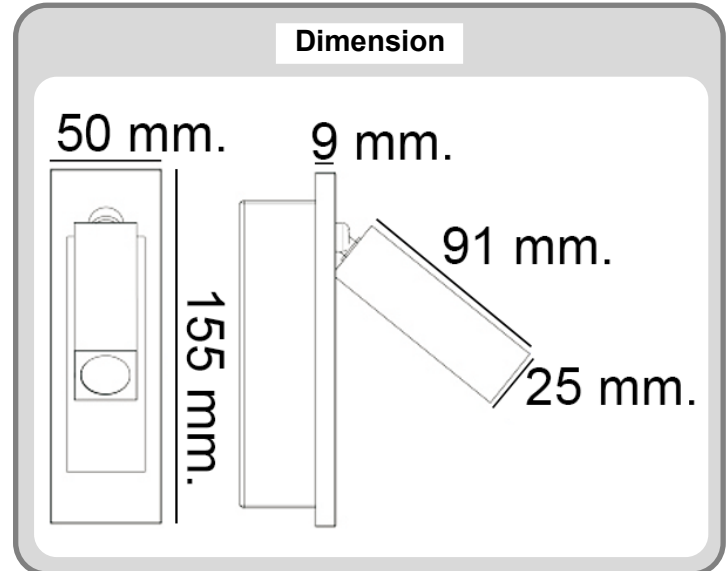

Product

Specification

CODE	: RD-300-001
NAME	: READING LAMP
BRAND	: ARTISAN LIGHTING PHUKET
MATERIAL	: METAL, DIE-CAST ALUMINUM
FINISHING	: BLACK, WHITE, CHROME, SATIN NICKEL, : BLACK BRONZE, BRUSHED BRASS ETC.
LAMP TYPE	: LED COB CREE
POWER	: 3W, 1-3W OPTIONAL
LED COLOUR	: 2700K, 3000K, 4000K, 5000K
BEAM ANGLE	: 30°, 15°, 38° OPTIONAL
LUMEN	: 120LM
CONTROL GEAR	: LED DRIVER (INCLUDED) UL/SAATUV/CE LISTED
SIZE	: W50xL155 mm.
CUT-OUT	: W40xL130xH50 mm.
INSTALLATION	: RECESSED INTO WALL / HEADBOARD
WARRANTY	: 2 YEARS
REMARK	: