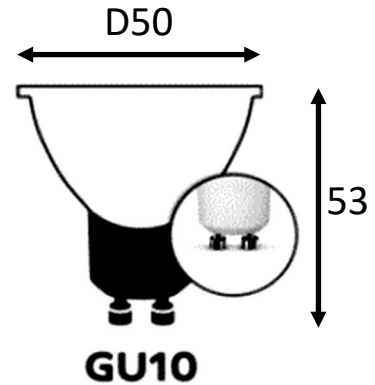

## Product

Dimension by mm.

## Specification

CODE	LED-324-GU10-7W
NAME	LED GU10
BRAND	ARTISAN LIGHTING PHUKET
MATERIAL COLOR	WHITE
WATTAGE	7W
CCT	2700K, 3000K, 4000K, 6500K
BEAM ANGLE	24D, 38D
DIMMABLE	NO
LAMP SOCKET	GU10
INPUT VOLTAGE	AC220V
LIFETIME	20,000 HRS
SIZE	D50xH53 mm.