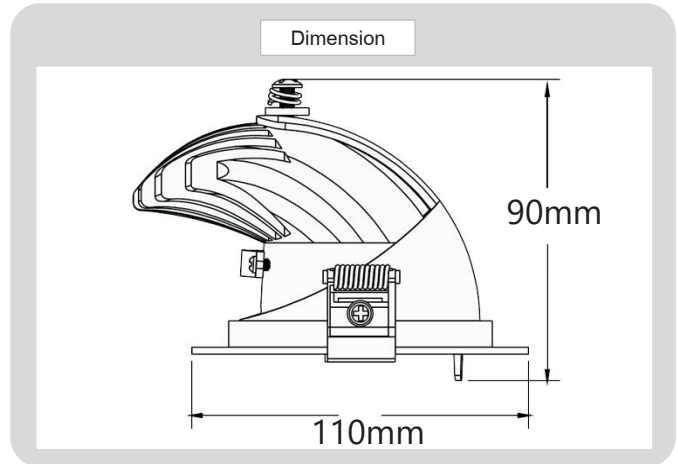

Product

Specification

HOUSING DETAILS

PRODUCT CODE	:	DL-321-SD01012
NAME	:	RECESSED DOWNLIGHT
BRAND	:	ARTISAN LIGHTING PHUKET
MATERIAL	:	ALUMINUM DIE-CAST
FINISHING	:	POWDER COATED WHITE
ADJUSTABLE	:	YES
DIMENSION	:	D110 X H90 mm.
CUT OUT	:	D95 mm.

LIGHT SOURCE

LAMP TYPE	:	LED MODEL COB (CREE) Build-In
POWER	:	LED 12W
COLOR TEMPERATURE CCT	:	2700K, 3000K, 4000K, 6000K
LUMEN	:	900LM
CRI	:	90
DIMMABLE	:	NO / (YES OPTIONAL)
BEAM ANGLE	:	24°, (15°, 38° OPTIONAL)
IP RATING	:	IP20,
LIFE TIME	:	40,000 HRS.