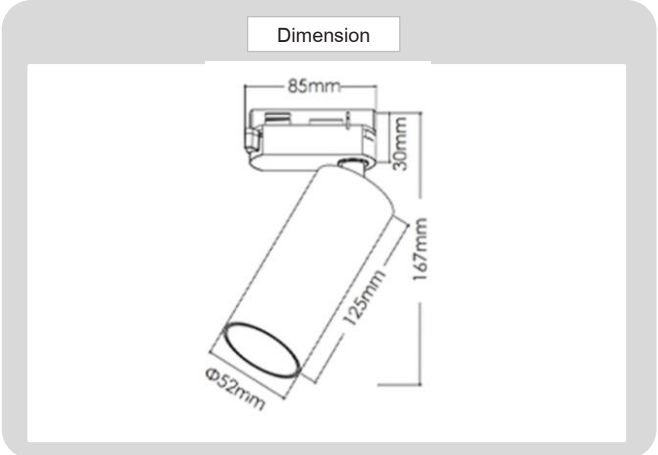

Product

Specification

HOUSING DETAILS

PRODUCT CODE	:	TRA-321-GD901G-L-WH
NAME	:	TRACK SPOTLIGHT
BRAND	:	ARTISAN LIGHTING PHUKET
MATERIAL	:	ALUMINUM DIE-CAST
FINISHING	:	POWDER COATED WHITE, BLACK, GOLD
ADJUSTABLE	:	YES
DIMENSION	:	D52 X 125 X H165 mm.
LAMP TYPE OPTION	:	GU10, (MR16 GU5.3 OPTIONAL)
IP RATING	:	IP20
REMARK	:	LED BULB, TRACK PROFILE NOT INCLUDED