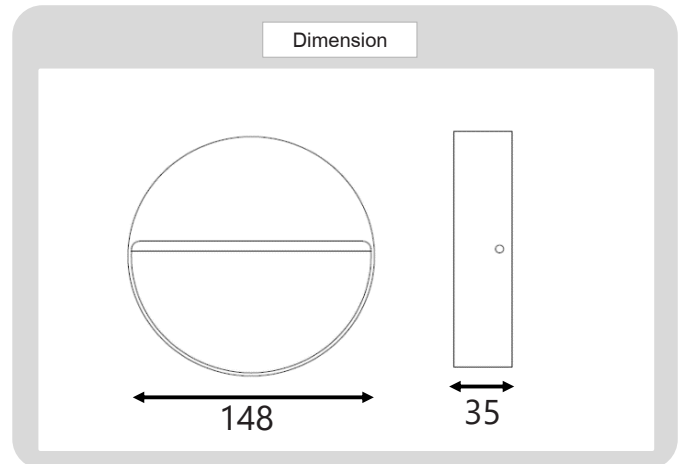

Product

Specification

HOUSING DETAILS

PRODUCT CODE	:	STEP-068-6101-3W
NAME	:	STEPLIGHT OUTDOOR
BRAND	:	ARTISAN LIGHTING PHUKET
MATERIAL	:	ALUMINUM-DIE CAST
FINISHING	:	BLACK
DIMENSION	:	70 X 70 X H60 mm
MOUNTING DETAILS	:	RECESSED MOUNTING