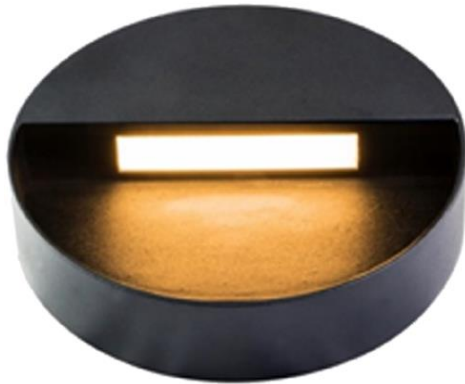

Product

Specification

HOUSING DETAILS

PRODUCT CODE	:	STEP-068-6101-3W
NAME	:	STEPLIGHT OUTDOOR
BRAND	:	ARTISAN LIGHTING PHUKET
MATERIAL	:	ALUMINUM-DIE CAST
FINISHING	:	BLACK
DIMENSION	:	70 X 70 X H60 mm
MOUNTING DETAILS	:	RECESSED MOUNTING

LIGHT SOURCE

LAMP TYPE	:	LED BUILD-IN
INPUT VOLTAGE	:	AC220-240V
POWER	:	3W
COLOR TEMPERATURE CCT	:	3000K
LUMEN	:	270lm
CRI	:	80
IP RATING	:	IP65
LIFE TIME	:	40,000 Hrs

CONTROL INTERFACE

CONTROL GEAR	:	ON-OFF LED DRIVER BUILD-IN
DIMMABLE MODE OPTIONAL	:	NON
REMARK	:	