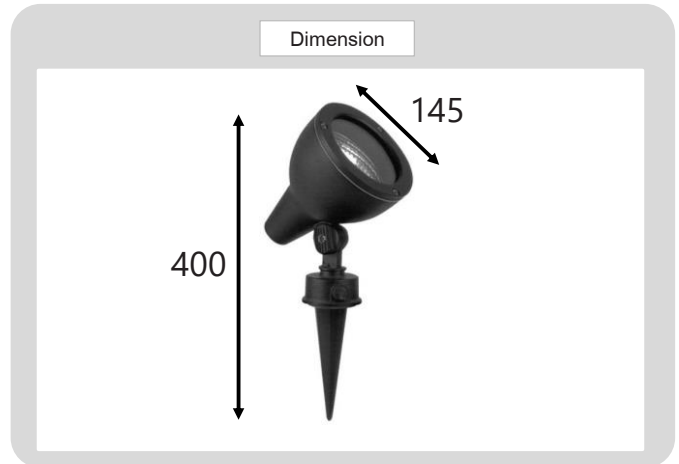

Product

Specification

PRODUCT DETAILS

PRODUCT CODE	:	FL-346-SP-PAR38BK
NAME	:	FLOOD LIGHT
BRAND	:	ARISAN LIGHTING PHUKET
MATERIAL	:	LUMINUM DIE-CAST
FINISHING	:	POWDER COATED BLACK
DIMENSION	:	D145 X H400 mm.
INPUT VOLTAGE	:	100-265V
LAMP TYPE	:	E27 PAR38
IP RATING	:	IP65
REMARK	:	BULB NOT INCLUDED