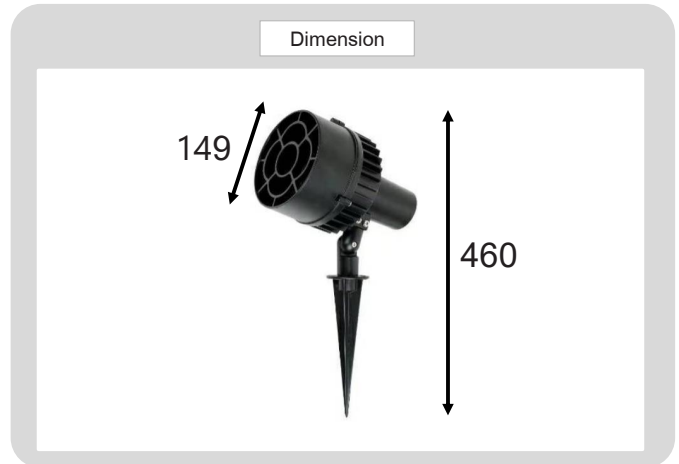

Product

Specification

PRODUCT DETAILS

| | | |
|---------------|---|-------------------------|
| PRODUCT CODE | : | FL-346-PAR38BK |
| NAME | : | FLOOD LIGHT |
| BRAND | : | ARTISAN LIGHTING PHUKET |
| MATERIAL | : | ALUMINUM DIE-CAST |
| FINISHING | : | POWDER COATED BLACK |
| DIMENSION | : | D149 X H460 mm. |
| INPUT VOLTAGE | : | 100-265V |
| LAMP TYPE | : | E27 PAR38 |
| IP RATING | : | IP65 |
| REMARK | : | BULB NOT INCLUDED |