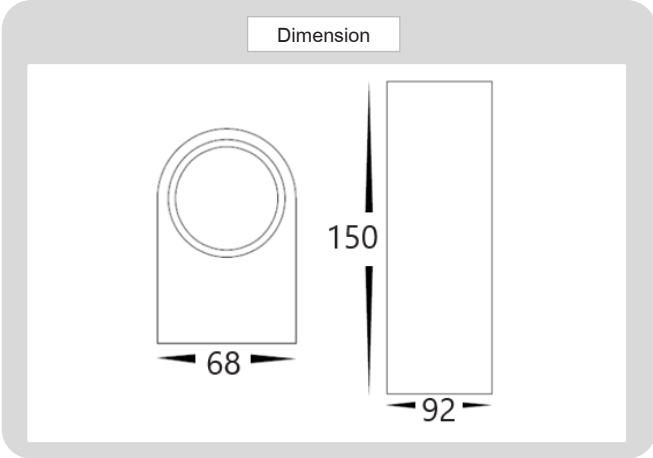

## Specification

### PRODUCT DETAILS

PRODUCT CODE	:	WA-346-MB40239
NAME	:	WALL LAMP OUTDOOR
BRAND	:	ARTISAN LIGHTING PHUKET
MATERIAL	:	ALUMINUM DIE-CAST, GLASS
FINISHING	:	POWDER COATED WHITE
ADJUSTABLE	:	NO
DIMENSION	:	W68 X L92 X H150 mm.
LAMP TYPE OPTION	:	GU10 X 2
IP RATING	:	IP65
REMARK	:	LED BULB NOT INCLUDED