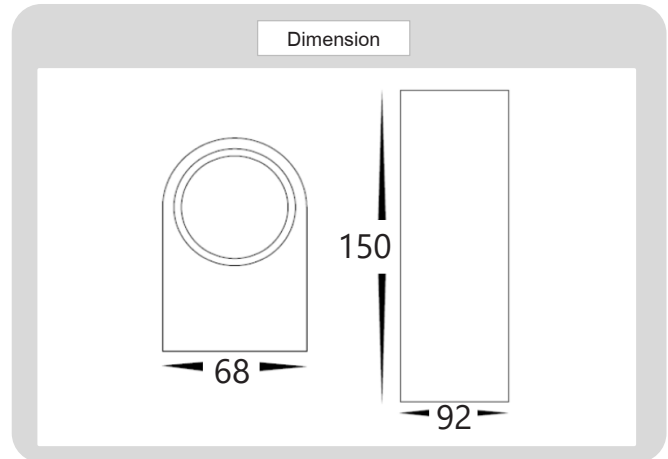

Product

Specification

PRODUCT DETAILS

PRODUCT CODE	:	WA-346-MB40239
NAME	:	WALL LAMP OUTDOOR
BRAND	:	ARISAN LIGHTING PHUKET
MATERIAL	:	ALUMINUM DIE-CAST, GLASS
FINISHING	:	POWDER COATED BLACK
ADJUSTABLE	:	NO
DIMENSION	:	W68 X L92 X H150 mm.
LAMP TYPE OPTION	:	GU10 X 2
IP RATING	:	IP65
REMARK	:	LED BULB NOT INCLUDED