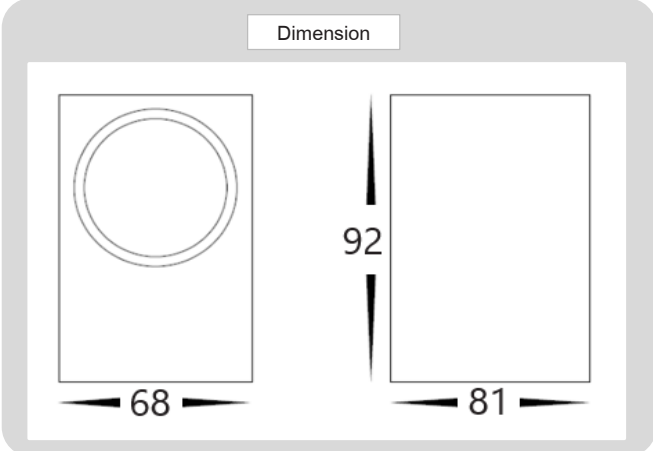

## Specification

### PRODUCT DETAILS

PRODUCT CODE	:	WA-346-MB40238
NAME	:	WALL LAMP OUTDOOR
BRAND	:	ARTISAN LIGHTING PHUKET
MATERIAL	:	ALUMINUM DIE-CAST, GLASS
FINISHING	:	POWDER COATED WHITE
ADJUSTABLE	:	NO
DIMENSION	:	W68 X L92 X H81 mm.
LAMP TYPE OPTION	:	GU10 X 1
IP RATING	:	IP65
REMARK	:	LED BULB NOT INCLUDED