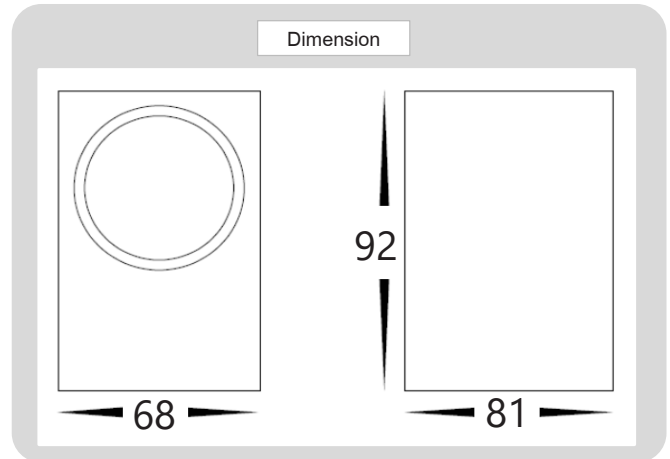

Product

Specification

PRODUCT DETAILS

PRODUCT CODE	:	WA-346-MB40238
NAME	:	WALL LAMP OUTDOOR
BRAND	:	ARISAN LIGHTING PHUKET
MATERIAL	:	ALUMINUM DIE-CAST, GLASS
FINISHING	:	POWDER COATED BLACK
ADJUSTABLE	:	NO
DIMENSION	:	W68 X L92 X H81 mm.
LAMP TYPE OPTION	:	GU10 X 1
IP RATING	:	IP65
REMARK	:	LED BULB NOT INCLUDED