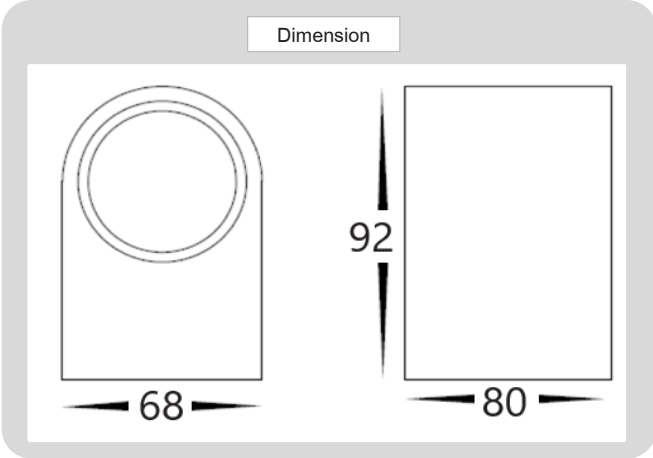

Product

Specification

PRODUCT DETAILS

PRODUCT CODE	:	WA-346-MB40237
NAME	:	WALL LAMP OUTDOOR
BRAND	:	ARTISAN LIGHTING PHUKET
MATERIAL	:	ALUMINUM DIE-CAST, GLASS
FINISHING	:	POWDER COATED WHITE
ADJUSTABLE	:	NO
DIMENSION	:	W68 X L92 X H80 mm.
LAMP TYPE OPTION	:	GU10 X 1
IP RATING	:	IP65
REMARK	:	LED BULB NOT INCLUDED