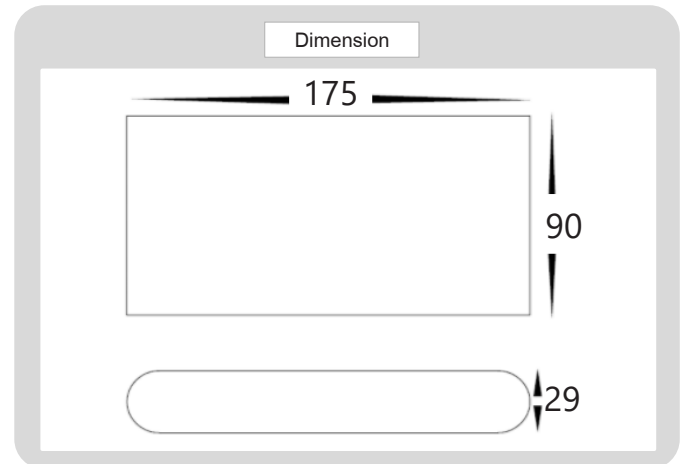

Product

Specification

HOUSING DETAILS

PRODUCT CODE	:	WA-346-MB16053B
NAME	:	WALL LAMP OUTDOOR
BRAND	:	ARTISAN LIGHTING PHUKET
MATERIAL	:	ALUMINUM DIE-CAST
FINISHING	:	POWDER COATED BLACK
ADJUSTABLE	:	NO
DIMENSION	:	175 X 90 X 29 mm
MOUNTING DETAILS	:	SURFACE MOUNTING