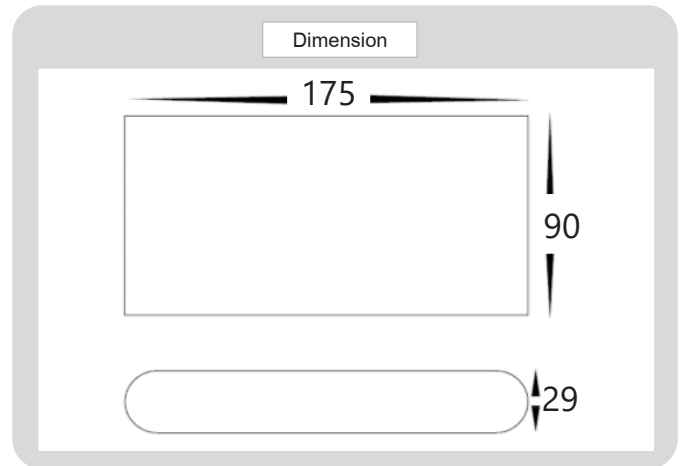

Product

Specification

HOUSING DETAILS

PRODUCT CODE	:	WA-346-MB16053B
NAME	:	WALL LAMP OUTDOOR
BRAND	:	ARTISAN LIGHTING PHUKET
MATERIAL	:	ALUMINUM DIE-CAST
FINISHING	:	POWDER COATED WHITE
ADJUSTABLE	:	NO
DIMENSION	:	175 X 90 X 29 mm
MOUNTING DETAILS	:	SURFACE MOUNTING