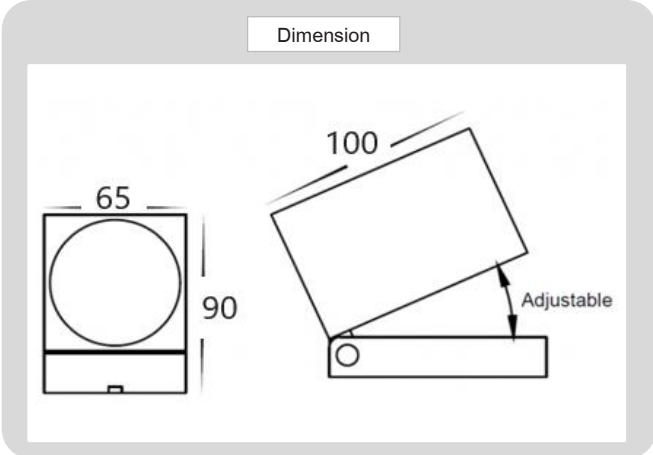

Product

Specification

PRODUCT DETAILS

PRODUCT CODE	:	WA-346-BLWLAD240
NAME	:	WALL LAMP OUTDOOR
BRAND	:	ARTISAN LIGHTING PHUKET
MATERIAL	:	ALUMINUM DIE-CAST, GLASS
FINISHING	:	POWDER COATED WHITE
ADJUSTABLE	:	YES 0°-90°
DIMENSION	:	W65 X L90 X H100 mm.
LAMP TYPE OPTION	:	GU10 X 1
IP RATING	:	IP65
REMARK	:	LED BULB NOT INCLUDED