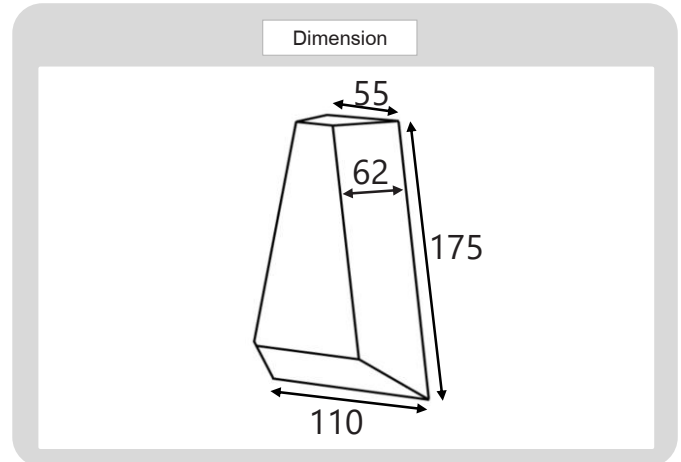

Product

Specification

HOUSING DETAILS

PRODUCT CODE	:	WA-346-110
NAME	:	WALL LAMP OUTDOOR
BRAND	:	ARTISAN LIGHTING PHUKET
MATERIAL	:	ALUMINUM DIE-CAST
FINISHING	:	POWDER COATED BLACK, GREY, WHITE
ADJUSTABLE	:	NO
DIMENSION	:	110 X 62 X 175 mm.
MOUNTING DETAILS	:	SURFACE MOUNTING