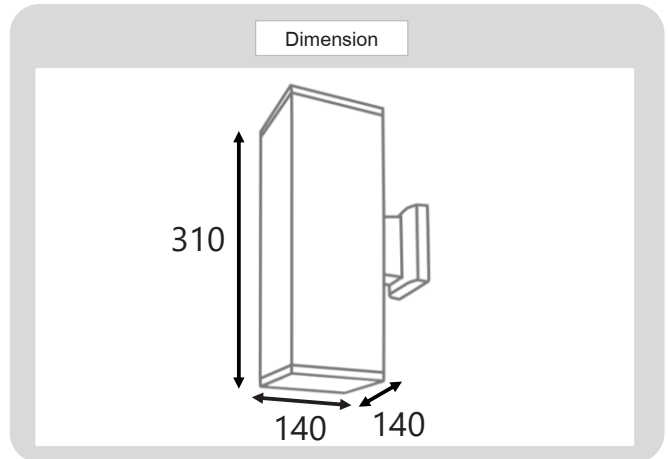

Product

Specification

PRODUCT DETAILS

PRODUCT CODE	:	WA-068-8144-2XL
NAME	:	WALL LAMP OUTDOOR
BRAND	:	ARTISAN LIGHTING PHUKET
MATERIAL	:	ALUMINUM DIE-CAST, GLASS
FINISHING	:	POWDER COATED BLACK
ADJUSTABLE	:	NO
DIMENSION	:	140 X 140 X H310 mm.
LAMP TYPE OPTION	:	E27 X 2
IP RATING	:	IP65
REMARK	:	LED BULB NOT INCLUDED