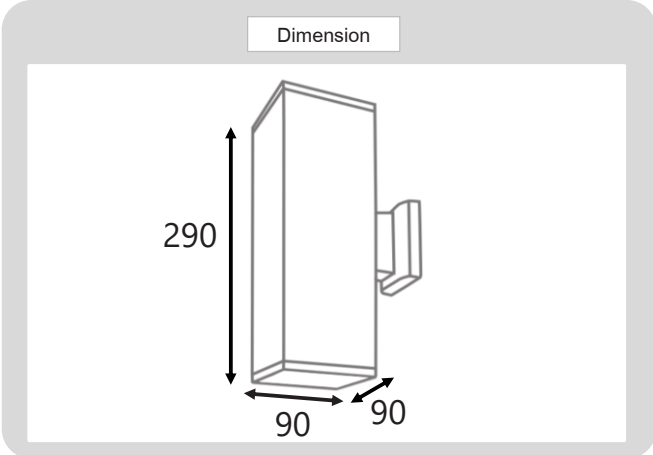

Product

Specification

PRODUCT DETAILS

PRODUCT CODE	:	WA-068-8144-2
NAME	:	WALL LAMP OUTDOOR
BRAND	:	ARTISAN LIGHTING PHUKET
MATERIAL	:	ALUMINUM DIE-CAST, GLASS
FINISHING	:	POWDER COATED BLACK
ADJUSTABLE	:	NO
DIMENSION	:	90 X 90 X H290 mm.
LAMP TYPE OPTION	:	E27 X 2
IP RATING	:	IP65
REMARK	:	LED BULB NOT INCLUDED