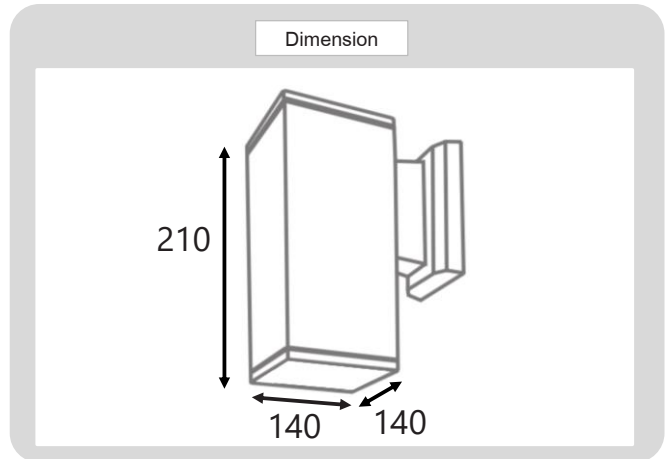

Product

Specification

PRODUCT DETAILS

PRODUCT CODE	:	WA-068-8144-1XL
NAME	:	WALL LAMP OUTDOOR
BRAND	:	ARTISAN LIGHTING PHUKET
MATERIAL	:	ALUMINUM DIE-CAST, GLASS
FINISHING	:	POWDER COATED BLACK
ADJUSTABLE	:	NO
DIMENSION	:	140 X 140 X H210 mm.
LAMP TYPE OPTION	:	E27 X 1
IP RATING	:	IP65
REMARK	:	LED BULB NOT INCLUDED