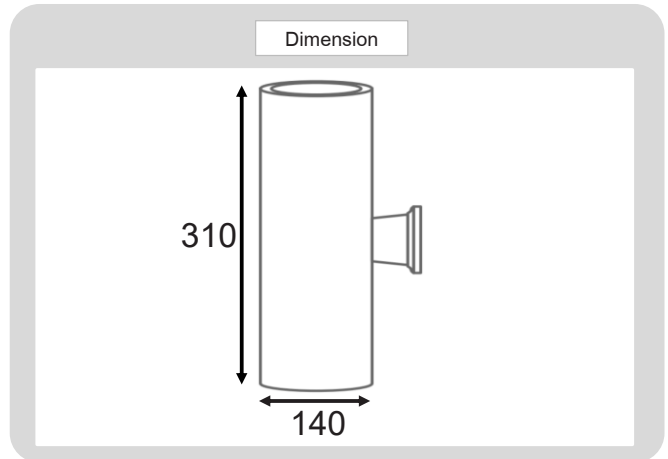

Product

Specification

PRODUCT DETAILS

PRODUCT CODE	:	WA-068-109-2XL
NAME	:	WALL LAMP OUTDOOR
BRAND	:	ARISAN LIGHTING PHUKET
MATERIAL	:	ALUMINUM DIE-CAST, GLASS
FINISHING	:	POWDER COATED BLACK
ADJUSTABLE	:	NO
DIMENSION	:	D140 X H310 mm.
LAMP TYPE OPTION	:	E27 X 2
IP RATING	:	IP65
REMARK	:	LED BULB NOT INCLUDED