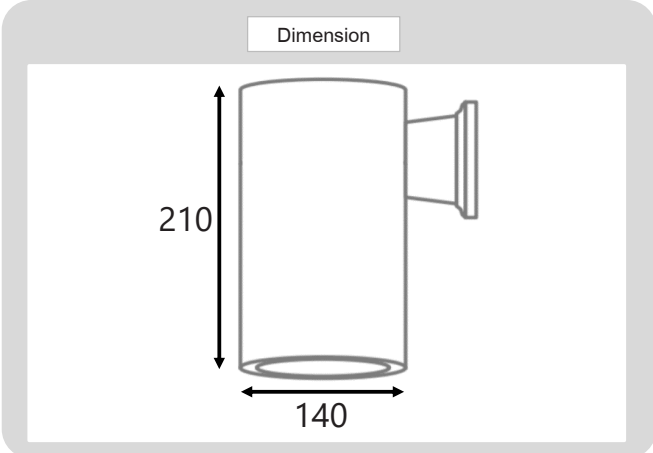

## Specification

### PRODUCT DETAILS

PRODUCT CODE	:	WA-068-109-1XL
NAME	:	WALL LAMP OUTDOOR
BRAND	:	ARISAN LIGHTING PHUKET
MATERIAL	:	ALUMINUM DIE-CAST, GLASS
FINISHING	:	POWDER COATED BLACK
ADJUSTABLE	:	NO
DIMENSION	:	D140 X H210 mm.
LAMP TYPE OPTION	:	E27 X 1
IP RATING	:	IP65
REMARK	:	LED BULB NOT INCLUDED