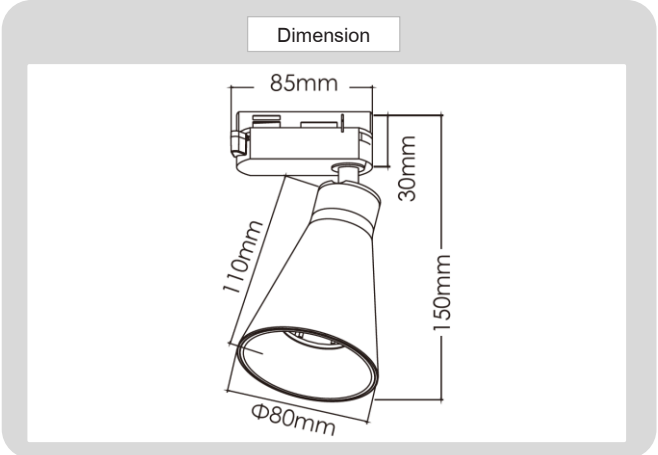

Product

Specification

HOUSING DETAILS

PRODUCT CODE	:	TRA-321-GD901LG
NAME	:	TRACK SPOTLIGHT
BRAND	:	ARTISAN LIGHTING PHUKET
MATERIAL	:	ALUMINUM DIE-CAST
FINISHING	:	POWDER COATED WHITE, BLACK, GOLD
ADJUSTABLE	:	YES
DIMENSION	:	D80 X 110 X H150 mm.
LAMP TYPE OPTION	:	GU10, (MR16 GU5.3 OPTIONAL)
IP RATING	:	IP20
REMARK	:	LED BULB, TRACK PROFILE NOT INCLUDED